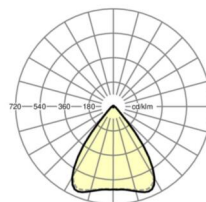

CHARACTERISTICS

Order number	19430004084
EAN number	4020863397686
Commodity code	94051190
Certification mark	IP 20, Protection class I, VDU 65°<3000, ENEC10 VDE, F, HACCP DIN10500/Food/IFS-application-related suitability/BRC, Indoor, CE
Impact resistance (IK rating)	IK03 (-20°C bis 45°C)
Ambient temperatur	ta -20°C to 45°C
Warranty period	5 years
State funding programs	BEG - Federal funding for efficient buildings (valid only for Germany)

ELECTRICAL ENGINEERING

Controller	Electronic driver (1 pcs.)
System output	26W
Mains voltage	230V/50Hz
Energy efficiency class/light source	E

LIGHTING TECHNOLOGY

Placement	LED, Colour rendering/Light colour CRI ≥ 80 / 3000K
Colour tolerance (MacAdam)	3SDCM
Photobiological safety (Luminaire)	RG1
Nominal luminous flux	4083lm
LED service life	50000h L80/B10 (Tq 45°C)
Luminaire luminous efficiency	159lm/W
Beam angle	80° (C0) / 80° (C90)
UGR lat./long.	16.5 / 16.7

MECHANICS

Housing colour	black RAL 9005
Dimensions (LxWxH/DxH)	1531mm x 55mm x 37mm
Weight (net)	1.9kg
Type of installation	Mounting rail system installation, Light structure

Dimensions

L	1531 mm	Length
B	55 mm	Width
H	37 mm	Height

DEEP-LINK

<https://www.regiolux.de/en/article/19430004084>