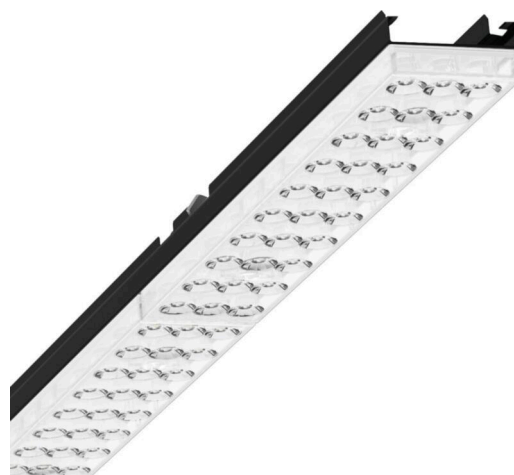

Device mount - Individual.Lens.Optic - direct narrow/wide distribution - visually continuous

Device mount made of a galvanised, profiled steel sheet; surface coated with polyester resin. Tool-free attachment with design-integrated pressure caps guarantee protection against theft and dismantling. Housing colour black RAL 9005; Direct narrow/wide-beam light distribution using the Individual.Lens.Optic made of PMMA plastic. The single lens optics ensure absolute ease of assembly and are simple to maintain thanks to the easily cleaned surface. The inner rhythm of the 3-row single lens arrangement and the overriding device mount are perfectly in tune to guarantee a homogeneous appearance in the object. Electrical connection by means of a fixed, 3-pin, quick-fit plug connector and a free choice of phases. Integrated guide for fast contacting. They are exchangeable, permit modernisation and reliably prolong the service life of the overall system.

MECHANICS

Housing colour	black RAL 9005
Dimensions (LxWxH/DxH)	1531mm x 55mm x 37mm
Weight (net)	1.9kg
Type of installation	Mounting rail system installation, Light structure

Dimensions

L	1531 mm	Length
B	55 mm	Width
H	37 mm	Height

DEEP-LINK

<https://www.regiolux.de/en/article/19430004084>

Reference	LED 4000lm 830
ηLB	100 %
Φ ↓/↑	98 % / 2 %
UGR lat./long.	16.5 / 16.7
VDU	65° < 3000cd/m ²